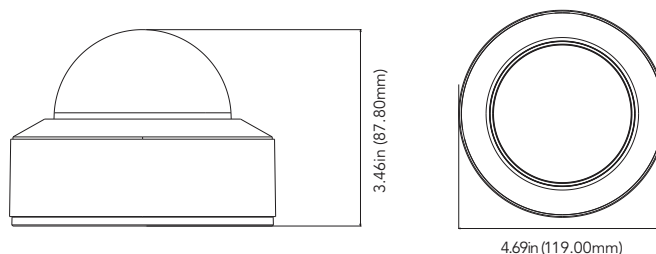

DIMENSIONS

Unit : inch(mm)

OPTIONAL ACCESSORIES